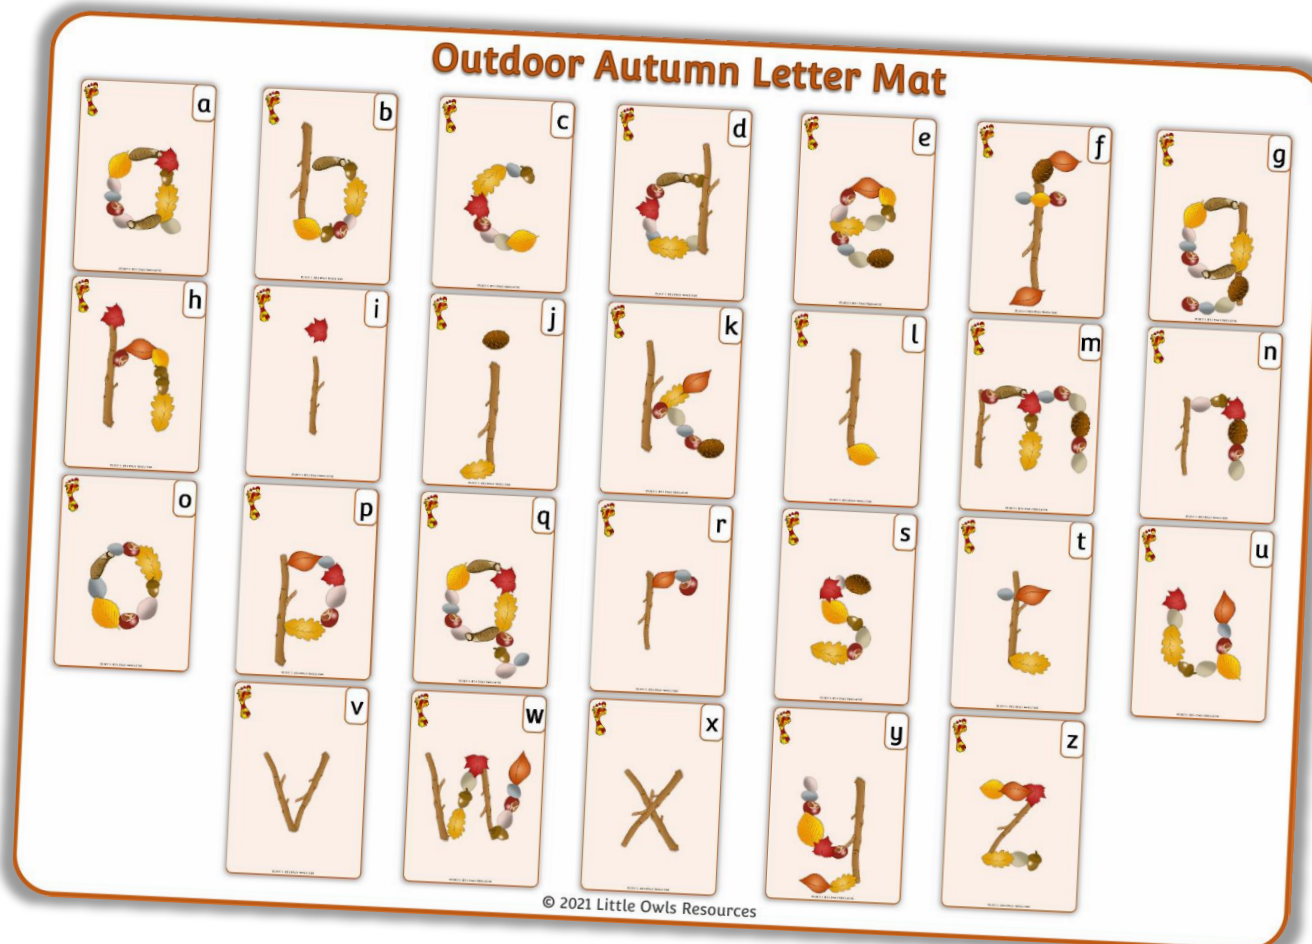

# Outdoor Autumn Letter Mat

This mat is intended to be used as a stimulus for making letters with natural materials in the outdoor area.

It is not intended for these representations to be copied exactly; any combination of natural resources will do!

# Outdoor Autumn Letter Mat