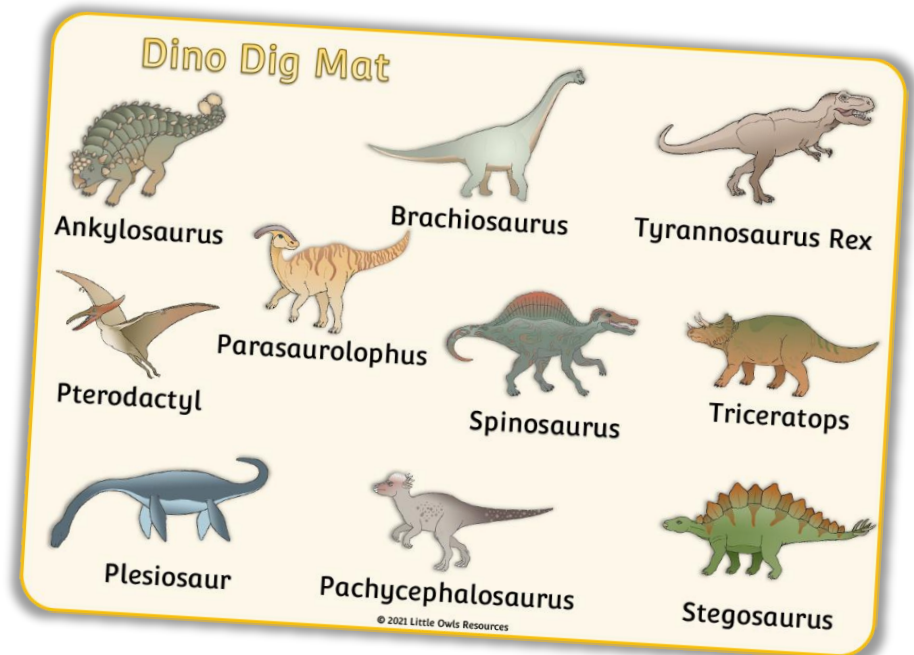

DINO DIG

Find and Match Cards and Mat

The cards are intended to be cut, folded and laminated before being buried in the sand pit/tray.

The silhouette or full picture cards can be used separately or a mixture of both.

The children can then dig in the sand to find the cards and then try to match up with the dinosaurs on the 'Dino Dig Mat' at the end of this pack.

© 2021 Little Owls Resources

© 2021 Little Owls Resources