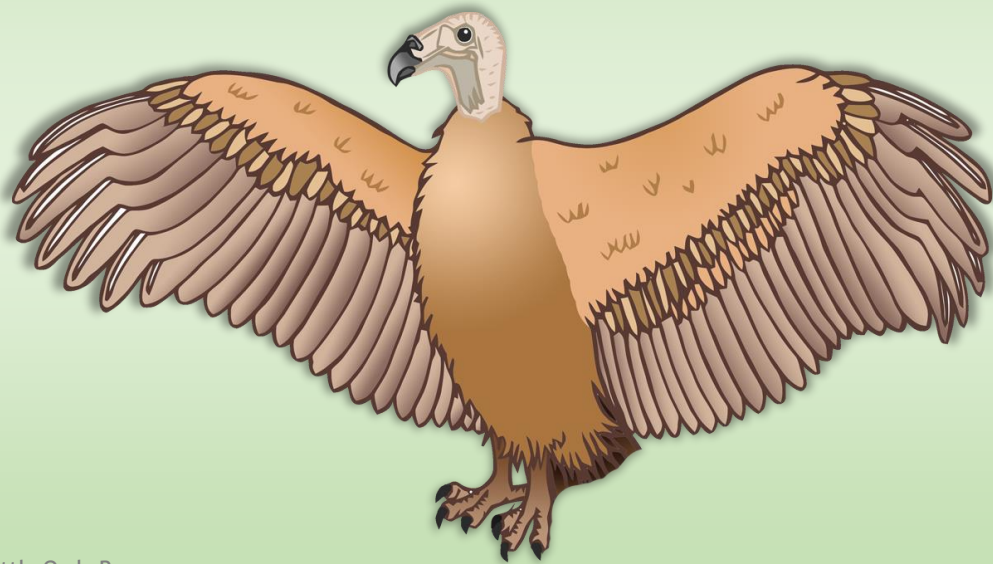

Animal

Height

Chart

FOX

50cm

Wolf

80cm

Pig

85cm

Flamingo

100cm

Tiger

105cm

Vulture

115cm

Lion

120cm

Cow

150cm

Rhino

170cm