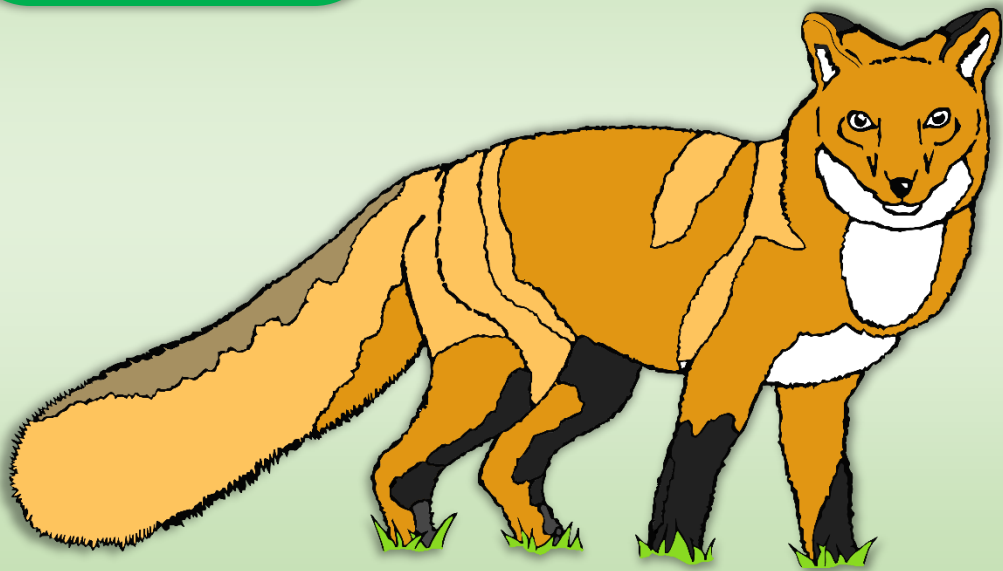

Animal

Height

Chart

FOX

50cm

Wolf

80cm

Pig

85cm

Flamingo

100cm

Tiger

105cm

Vulture

115cm

Lion

120cm

Cow

150cm

Rhino

170cm